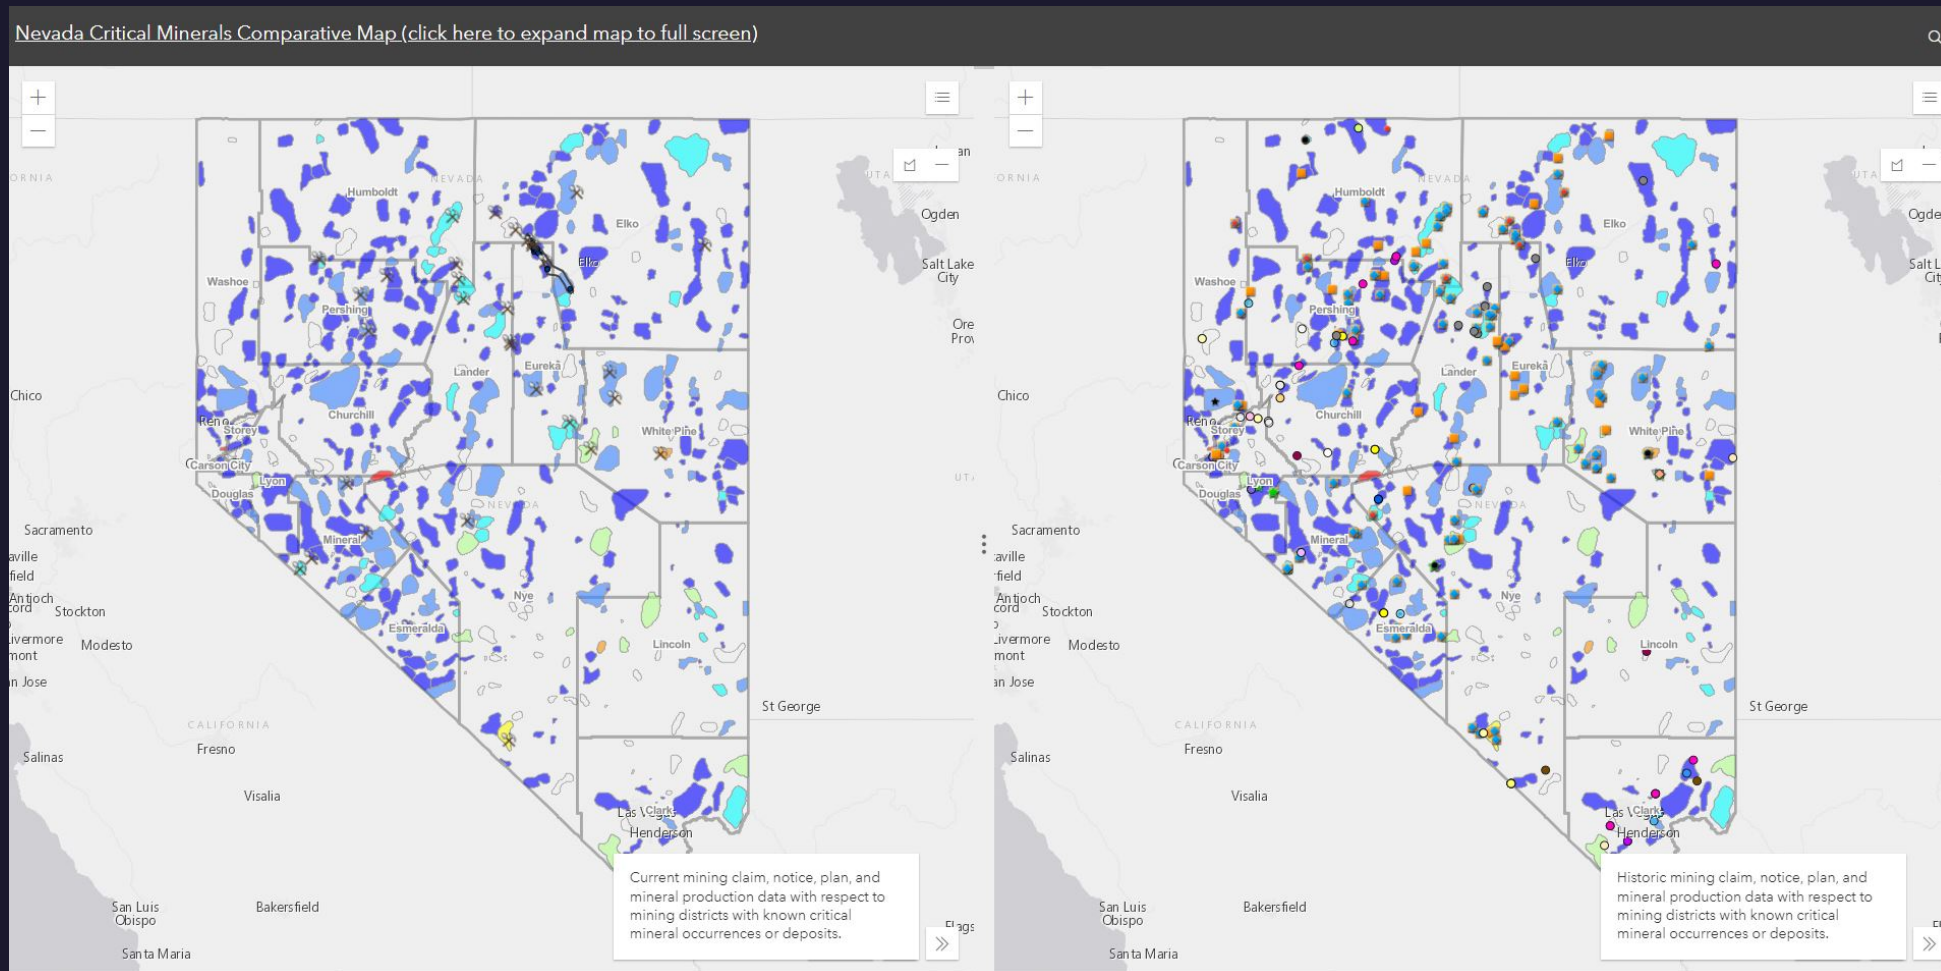

The Nevada Division of Minerals Open Data Site

Featured App: Critical Minerals Comparative Map

The Nevada Division of Minerals Open Data Site

- **Critical Minerals Comparative App**
 - **Map showing mineral occurrences, active and historic mines, mining claims and NOI/POO filings**