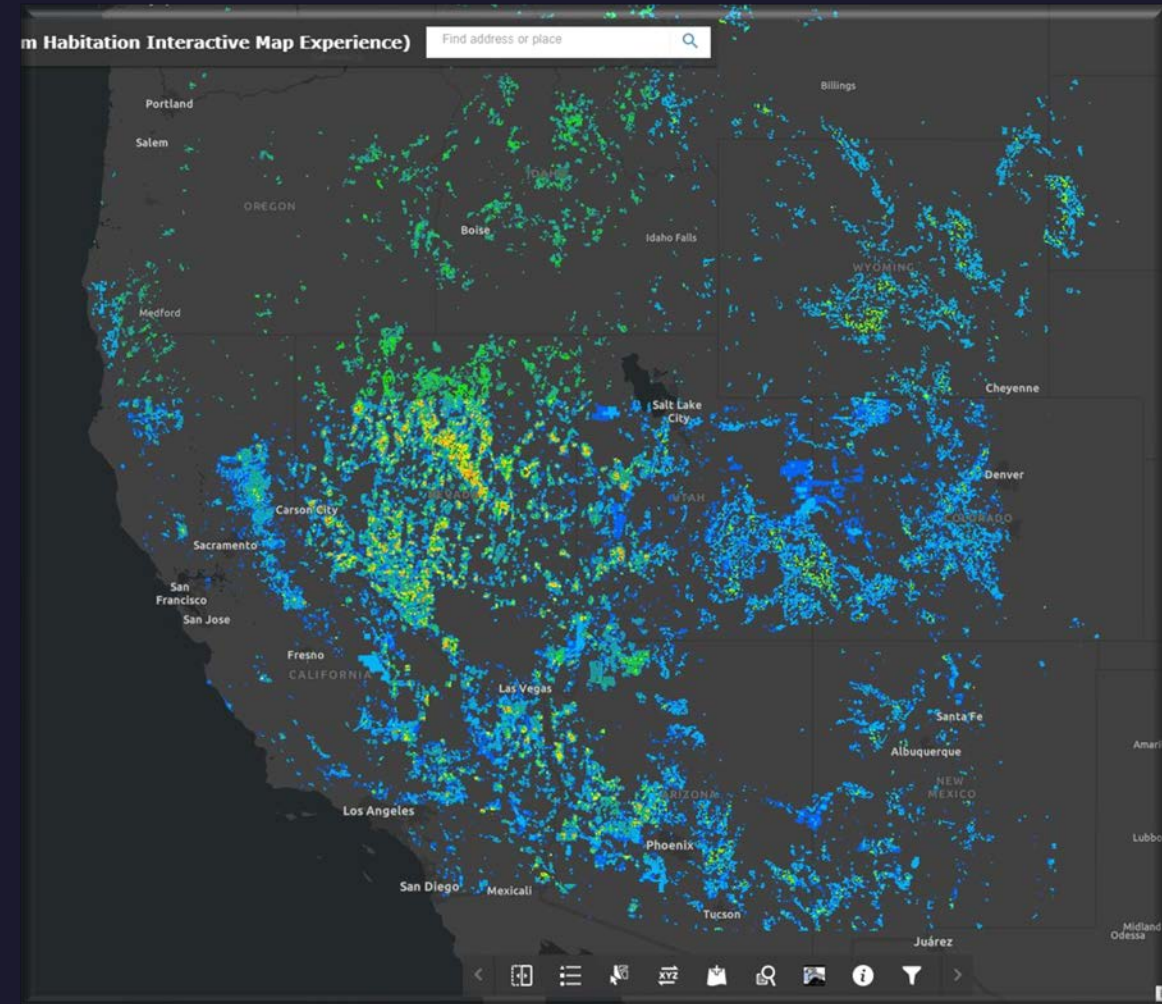

The Nevada Division of Minerals Open Data Site

- Some apps have more than one way to visualize data
 - The NOI and POO app has two different windows which enable you to visualize the data in different ways
 - The window on the left is the traditional “basic” web application where you may add or remove layer data
 - The window on the right uses a comparative/contrasting feature

Featured App: C.H.I.M.E. (Claims Habitation
Interactive Map Experience)

The Nevada Division of Minerals Open Data Site

- **CHIME App**

- Looking at spatially referenced data throughout the western U.S.
 - Mining claims, NOI, POO, fees assessed per section, USGS mineral occurrences (MRDS)
 - Quickly see where there are active mining claims per section
- Visually represented filing trends via annual assessment fees
 - How much money was spent on claim filings per section historically