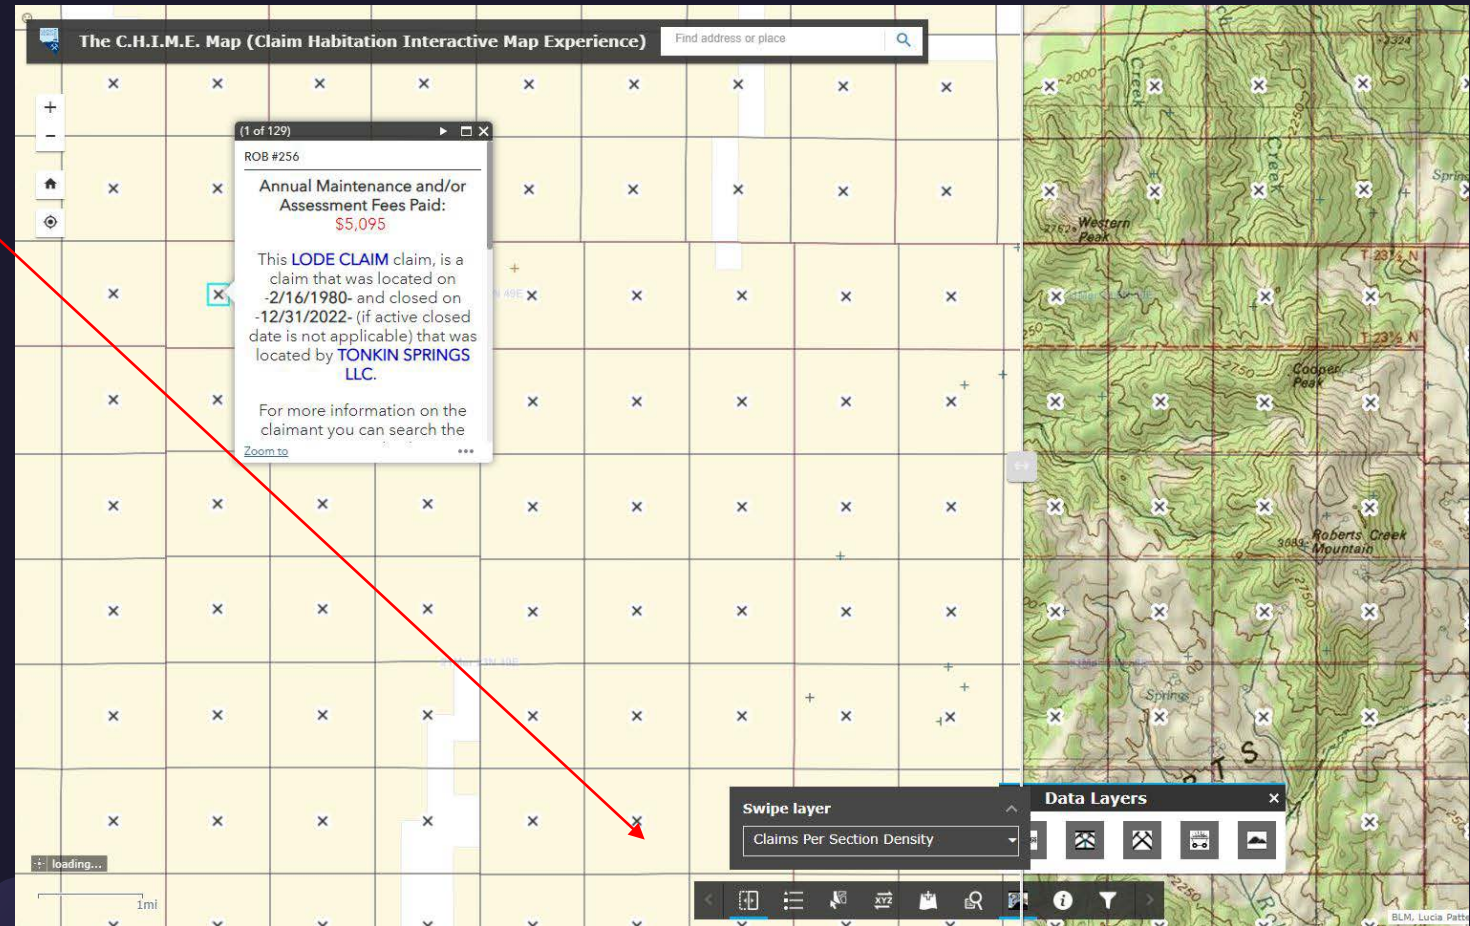

The Nevada Division of Minerals Open Data Site

- **CHIME App (cont.)**

- **App configurations on bottom toolbar**

- **Swipe feature to compare/contrast**
- **View legend**
- **On/off selectable layers**
- **Convert coordinates**
- **Add your own data to the map**
- **Query data**
- **On/off data layers**
- **About (demo video & documentation)**
- **Filter data by MRDS commodity**