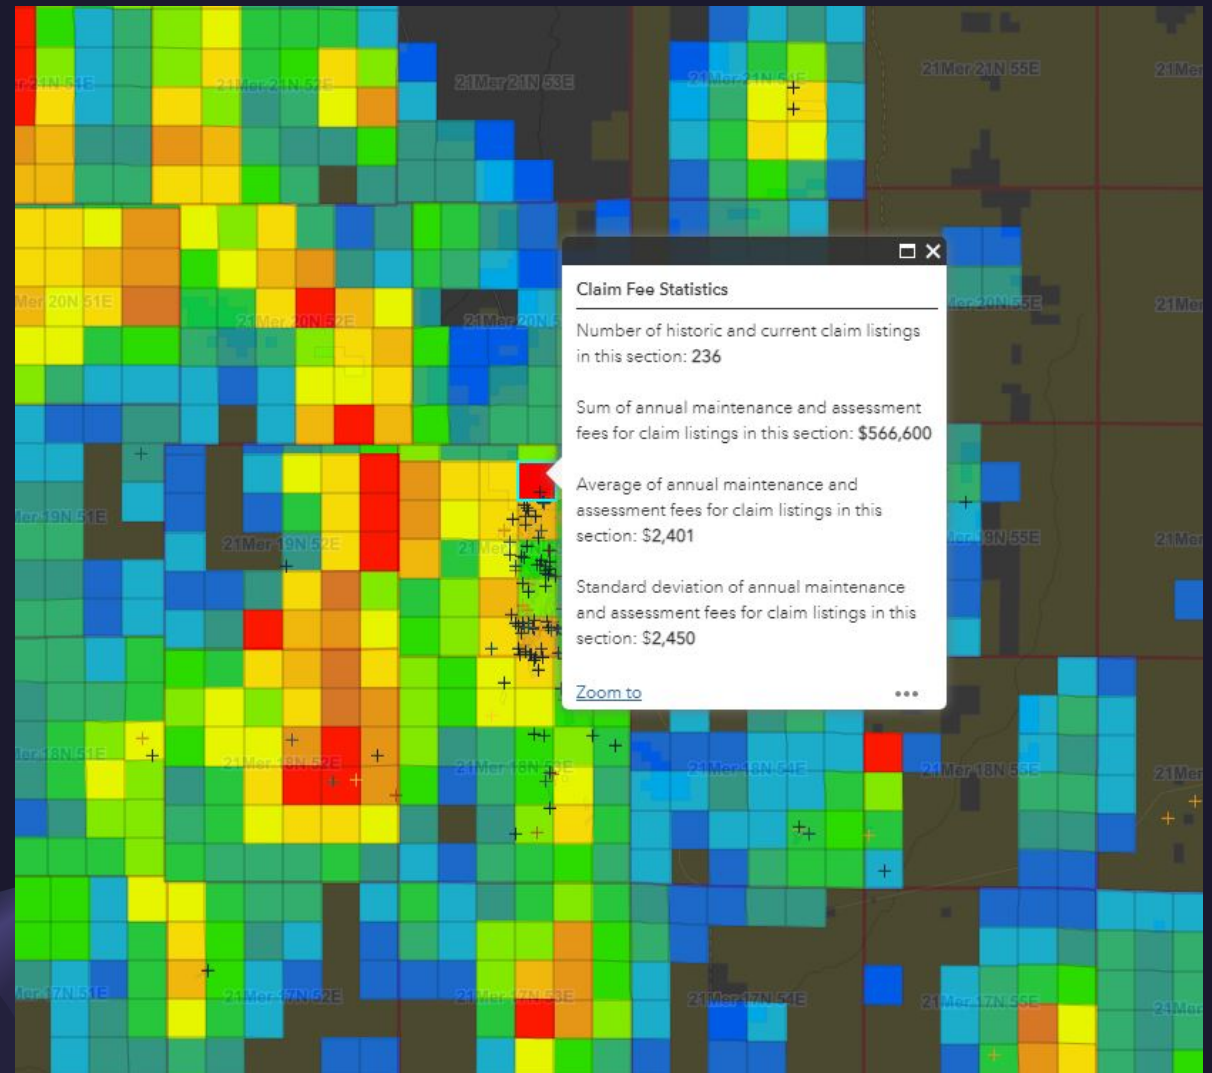

The Nevada Division of Minerals Open Data Site

- **CHIME App (cont.)**
  - **Interactive datasets**
    - Each data layer is selectable and presents information when clicked
    - May need to “cycle” through pages to find overlapping data
  - **Configurable workspace**
    - Show only the data that is relevant to you
    - Quickly and easily add or remove data from the workspace