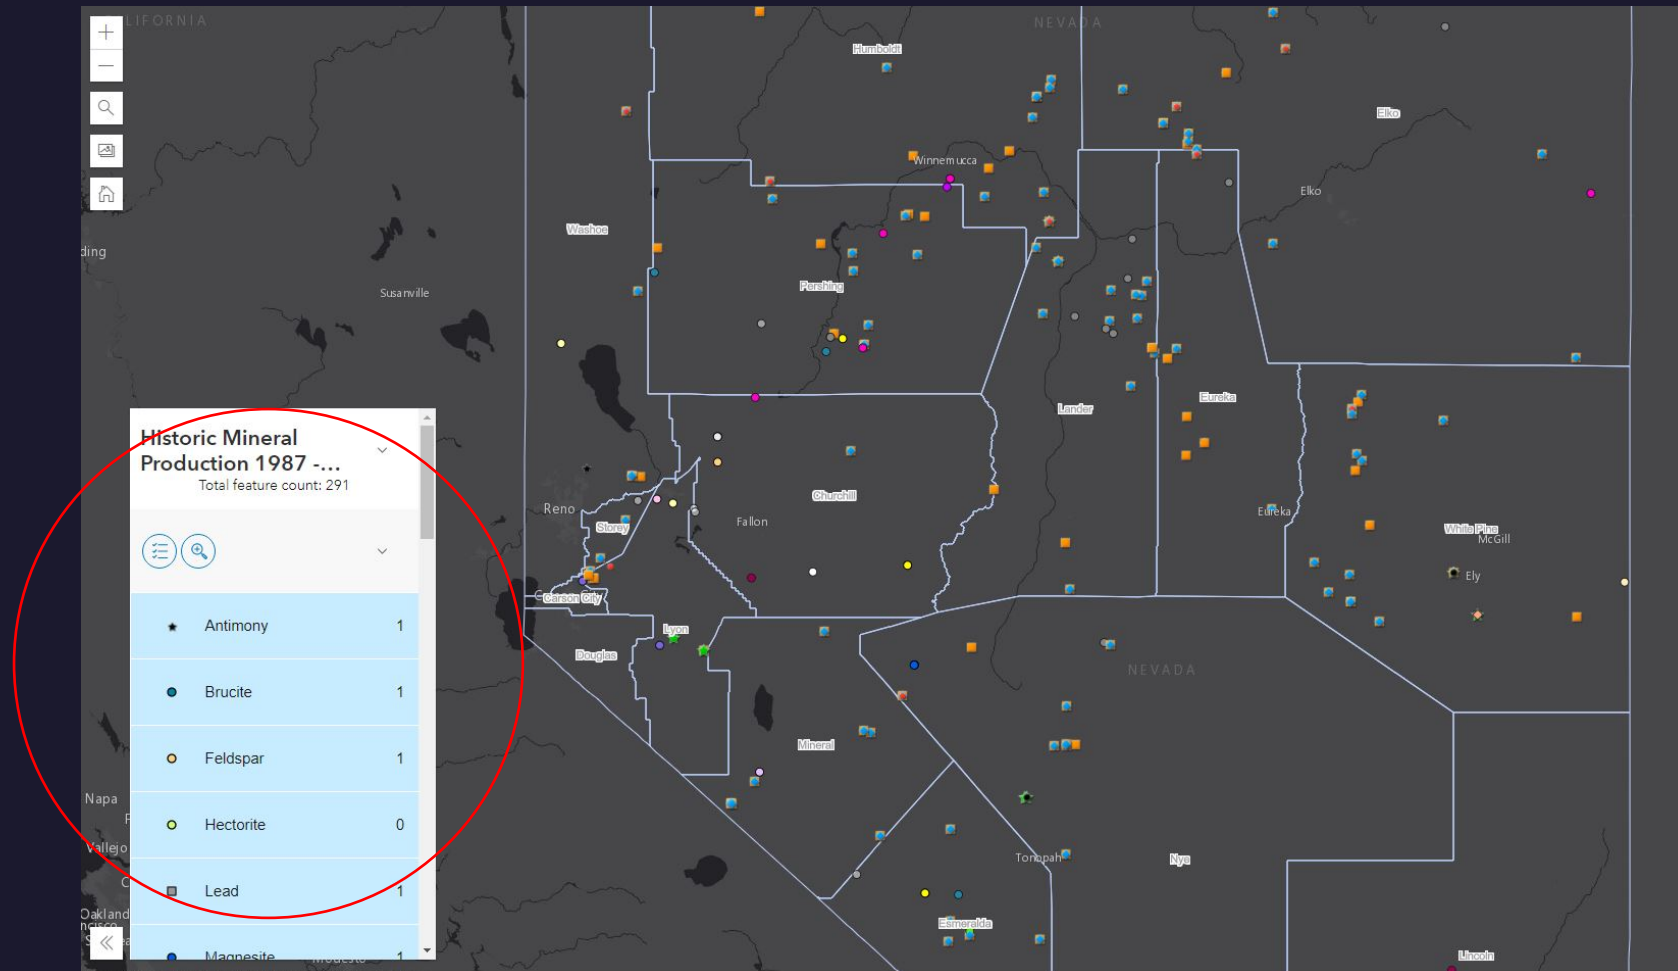

Map

Selectable Points

Operation Name: Carlin Ops.

Operation Name: **Carlin Ops.**

Historic production of **Gold** from this site is listed below. Gold values are in **Ounces**.

Historic Gold Production - Ounces

Total Historic Production: **41,775,232.00 Ounces**

Selected features: 1

Featured App: Historic Mineral Production in NV

The Nevada Division of Minerals Open Data Site

- **Historic Mineral Production App**
 - **Map showing all Nevada mines, current and historic, filterable by commodity type**
 - **Data points show historic production values dating back to 1987**