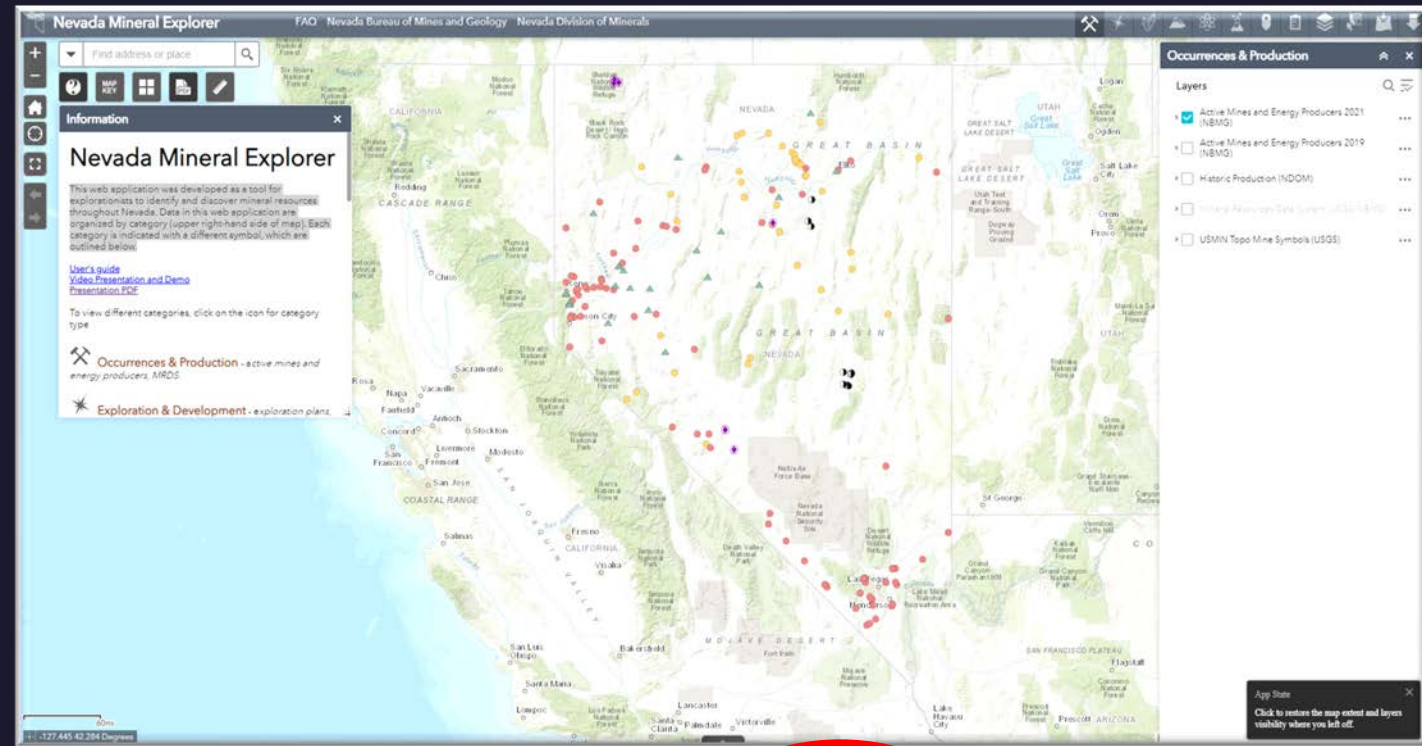

Featured App: Nevada Mining Claims and
Notices-Plans

The Nevada Division of Minerals Open Data Site

- Mining Claims, Notice and Plan-level Filings
 - Map showing current and historic mining claims, notice and plan level filings

The Nevada Division of Minerals Open Data Site

- Mining Claims, Notice and Plan-level Filings
 - Map showing current and historic mining claims, notice and plan level filings

The Nevada Mineral Explorer Web App

The Nevada Mineral Explorer

- This web application was developed as a tool for explorationists to identify and discover mineral resources throughout Nevada.
 - Data in this web application are organized by category (upper right-hand side of map)
 - Each category is indicated with a different symbol, which are outlined below

The Nevada Mineral Explorer

- Interactive map with more technical information
 - Various statewide and localized geologic data sets
- Also includes filing data
 - Mining claims, NOI & POO, NI 43-101

The background features a complex network of white nodes connected by thin white lines, set against a dark blue gradient. The nodes are arranged in a non-uniform pattern, with some clusters and some isolated points, creating a sense of interconnectedness and data flow.