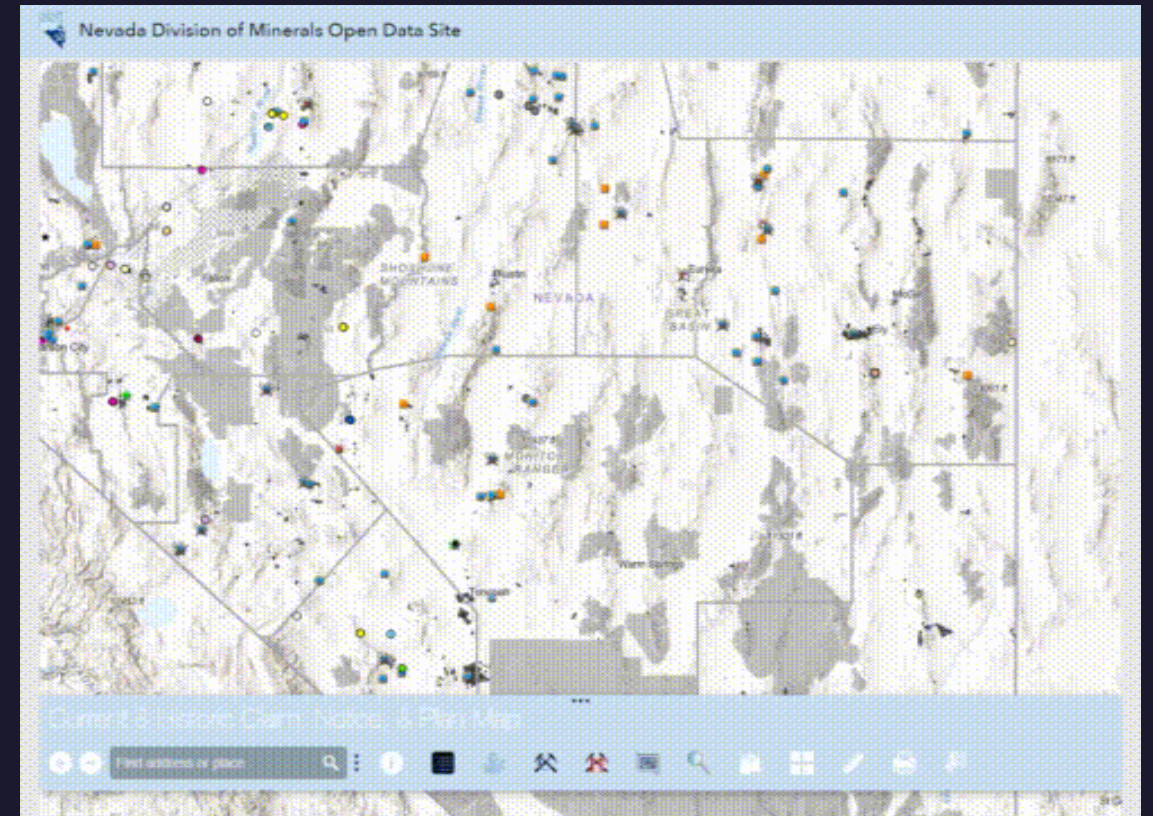

The Nevada Division of Minerals Open Data Site

- Some apps have more than one way to visualize data
 - The NOI and POO app has two different windows which enable you to visualize the data in different ways
 - The window on the left is the traditional “basic” web application where you may add or remove layer data
 - The window on the right uses a comparative/contrasting feature