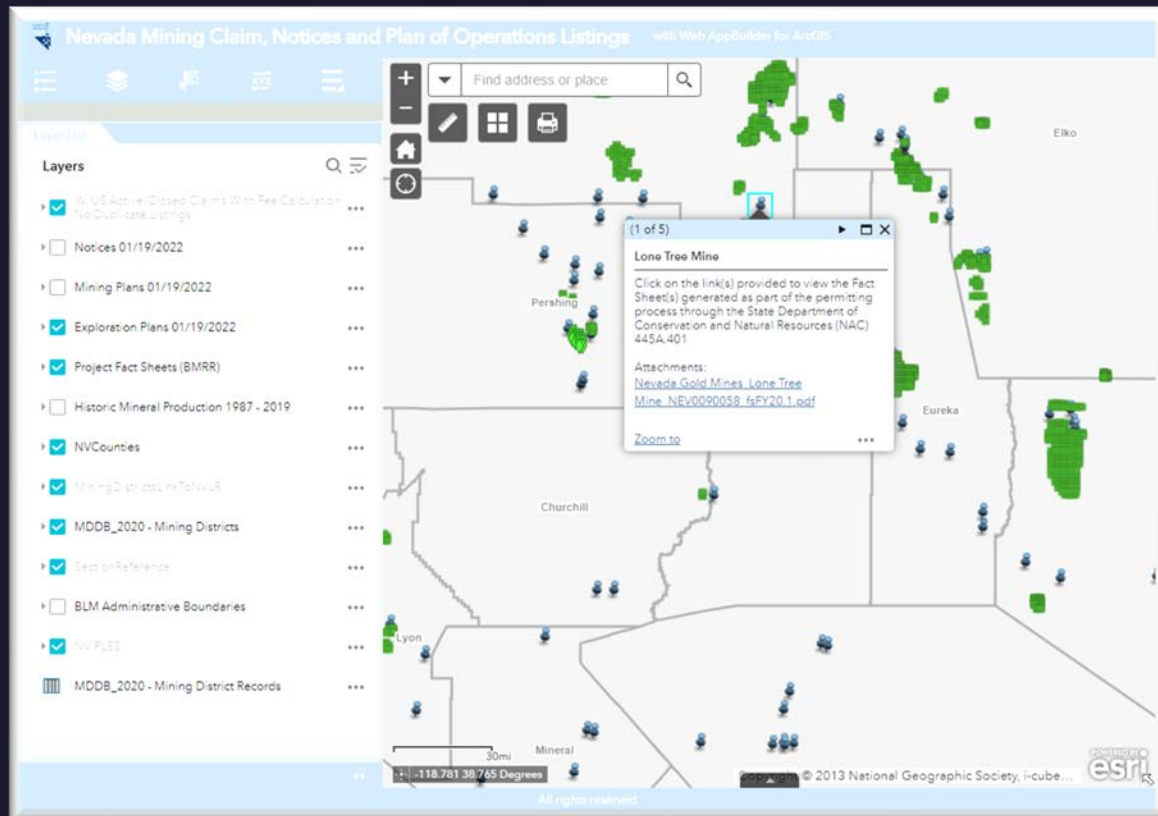

The screenshot displays the 'Resources' and 'Pages' sections of the Nevada Division of Minerals Open Data Site. The 'Resources' section includes four items: 'Data Download Gallery' (with a download icon), 'Open Data Site Help Documentation' (with a question mark icon), 'CLAIMS' (with a map icon), and a QR code linking to a LinkedIn profile. The 'Pages' section includes eight items: 'Mining Claims' (with a pickaxe icon), 'Lithium Claims' (with a lithium map icon), 'Plan, Notice, & Mining Claim Data' (with a magnifying glass icon), 'Claims Commodities, Occurrences &...' (with a cart icon), 'Nevada Public Land Issues' (with a mountain icon), 'Mining in Nevada' (with a map icon), 'Oil Gas And Geothermal Production' (with a power icon), and 'Education And Outreach' (with a presentation icon). Each item has a brief description and an 'Explore' button.

Resources

- Data Download Gallery**
Download view/datasets used within this website.
- Open Data Site Help Documentation**
Help documentation with demos.
- CLAIMS**
This is a platform for exploring and downloading Mining Claims GIS data. Unpatented mining...
- Lucia Peterson MS CPD**
All data and website updates are posted to my LinkedIn account. Click on the image above to be redirected to my profile.

The Nevada Division of Minerals Open Data Site

- Some apps have more than one way to visualize data
 - The NOI and POO app has two different windows which enable you to visualize the data in different ways
 - The window on the left is the traditional “basic” web application where you may add or remove layer data
 - The window on the right uses a comparative/contrasting feature