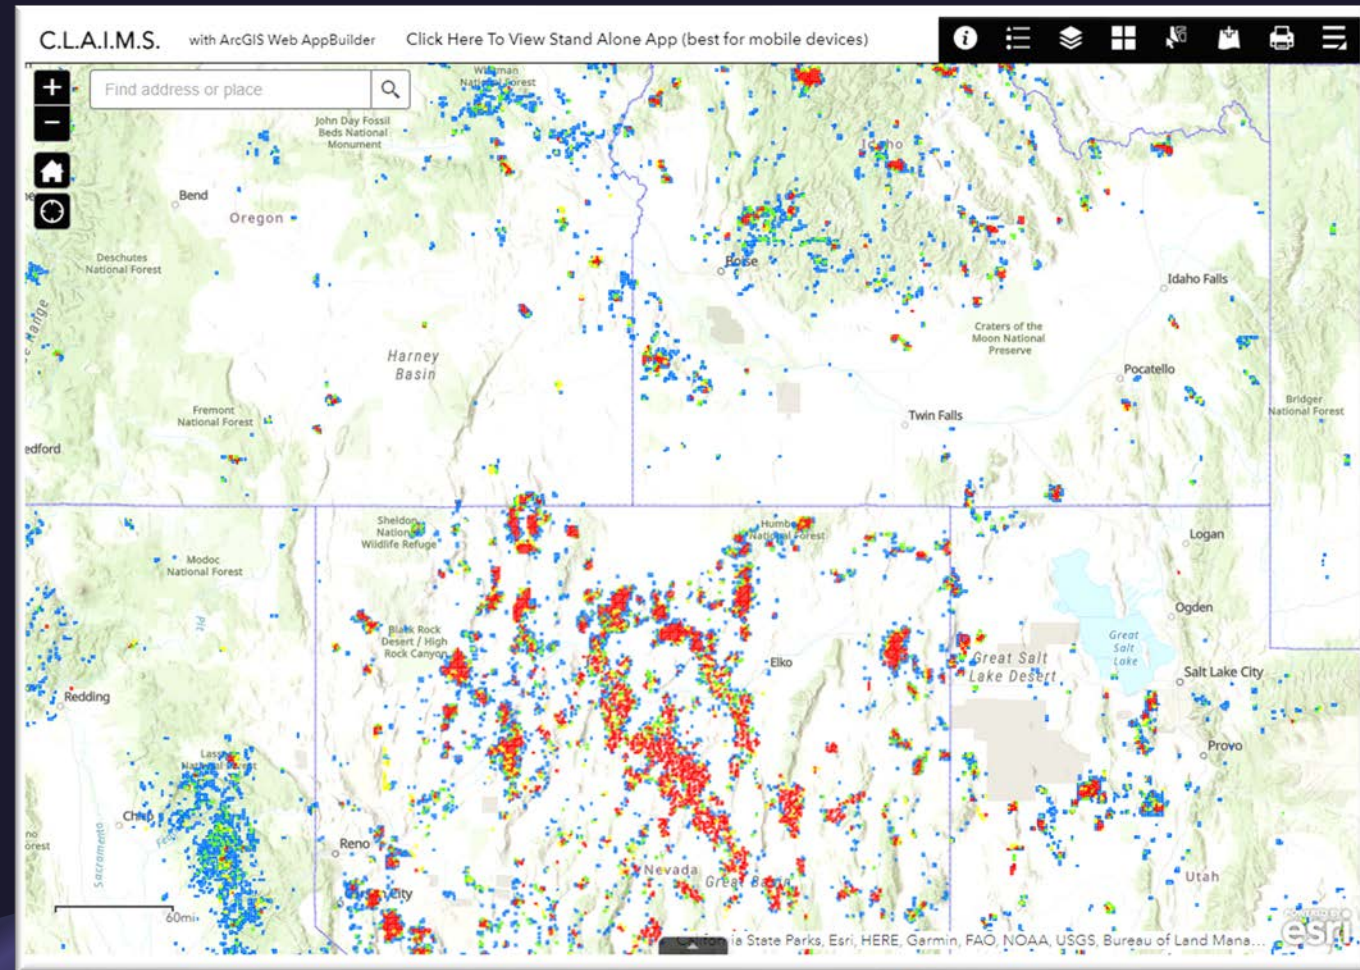

The Nevada Mineral Explorer

- This web application was developed as a tool for explorationists to identify and discover mineral resources throughout Nevada.
 - Data in this web application are organized by category (upper right-hand side of map)
 - Each category is indicated with a different symbol, which are outlined below

The Nevada Mineral Explorer

- Interactive map with more technical information
 - Various statewide and localized geologic data sets
- Also includes filing data
 - Mining claims, NOI & POO, NI 43-101

The background features a complex network of white nodes connected by thin white lines, set against a dark blue gradient. The nodes are arranged in a non-uniform pattern, with some clusters and some isolated points, creating a sense of interconnectedness and data flow.

Claims Location Array Map Service (C.L.A.I.M.S.) Hub Site

The C.L.A.I.M.S Hub Site

- When to choose the C.L.A.I.M.S Hub Site
 - Looking for filing data for the western U.S.
 - More than just Nevada
 - Links and resources to other states' data
 - Several important exploration-related information websites all aggregated in one place
 - Interactive map showing claims density and fees paid on claims through time
 - Shows where exploration was focused across the west during different time intervals