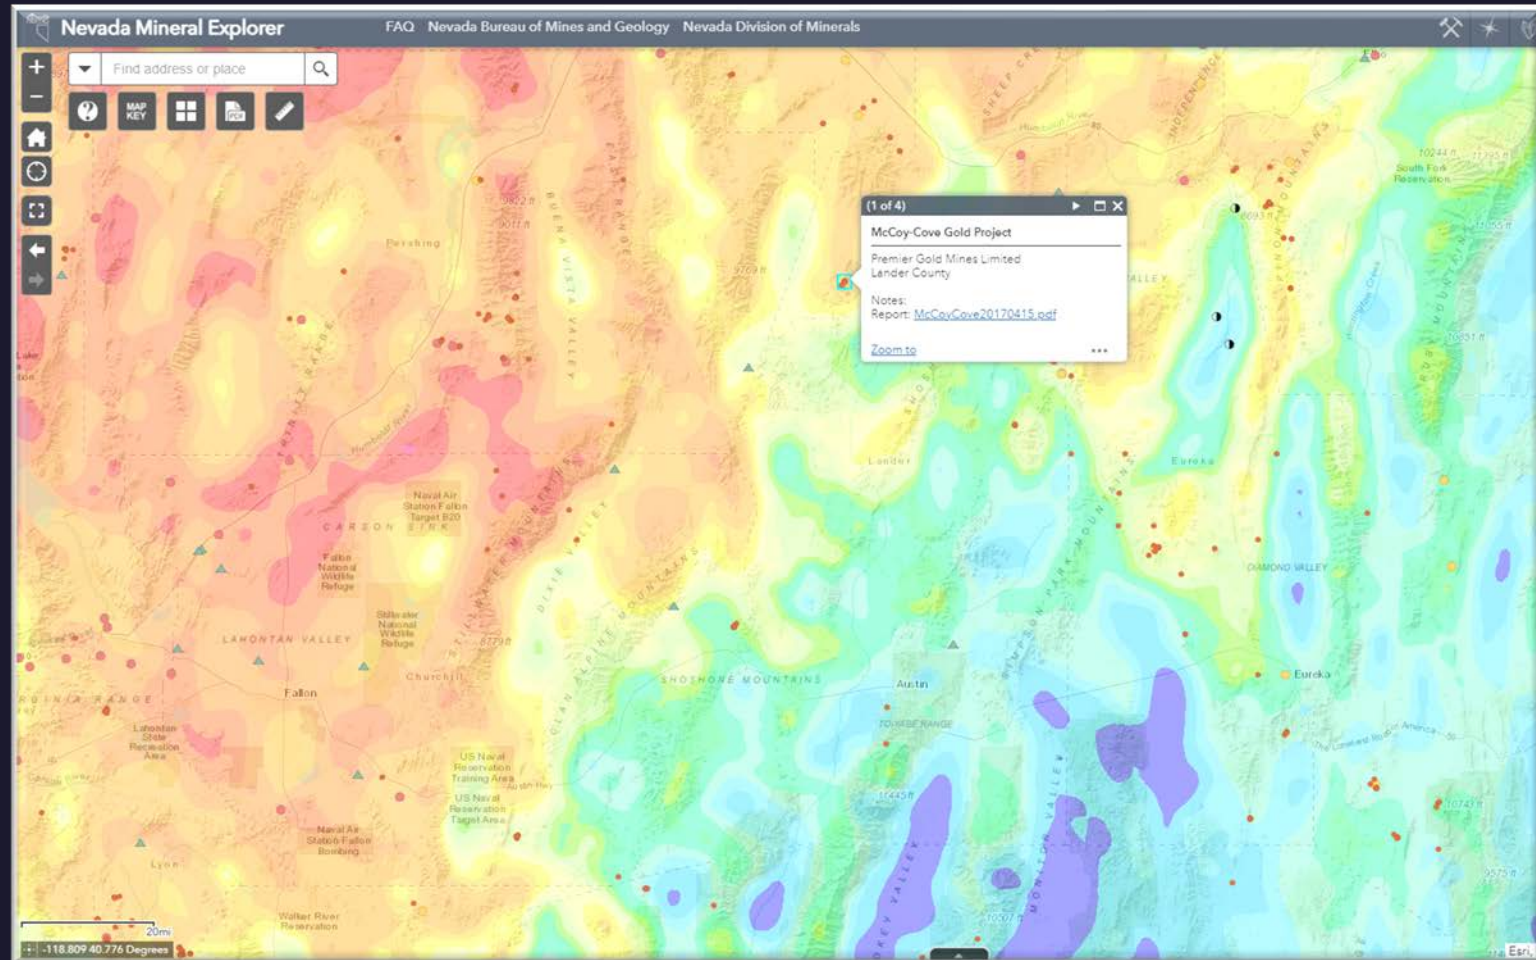

The Nevada Division of Minerals Open Data Site

- Mining Claims, Notice and Plan-level Filings
 - Map showing current and historic mining claims, notice and plan level filings

The Nevada Mineral Explorer Web App

The Nevada Mineral Explorer

- This web application was developed as a tool for explorationists to identify and discover mineral resources throughout Nevada.
 - Data in this web application are organized by category (upper right-hand side of map)
 - Each category is indicated with a different symbol, which are outlined below

The Nevada Mineral Explorer

- Interactive map with more technical information
 - Various statewide and localized geologic data sets
- Also includes filing data
 - Mining claims, NOI & POO, NI 43-101

The background features a complex network of white nodes connected by thin white lines, set against a dark blue gradient. The nodes are arranged in a non-uniform pattern, with some clusters and some isolated points, creating a sense of interconnectedness and data flow.