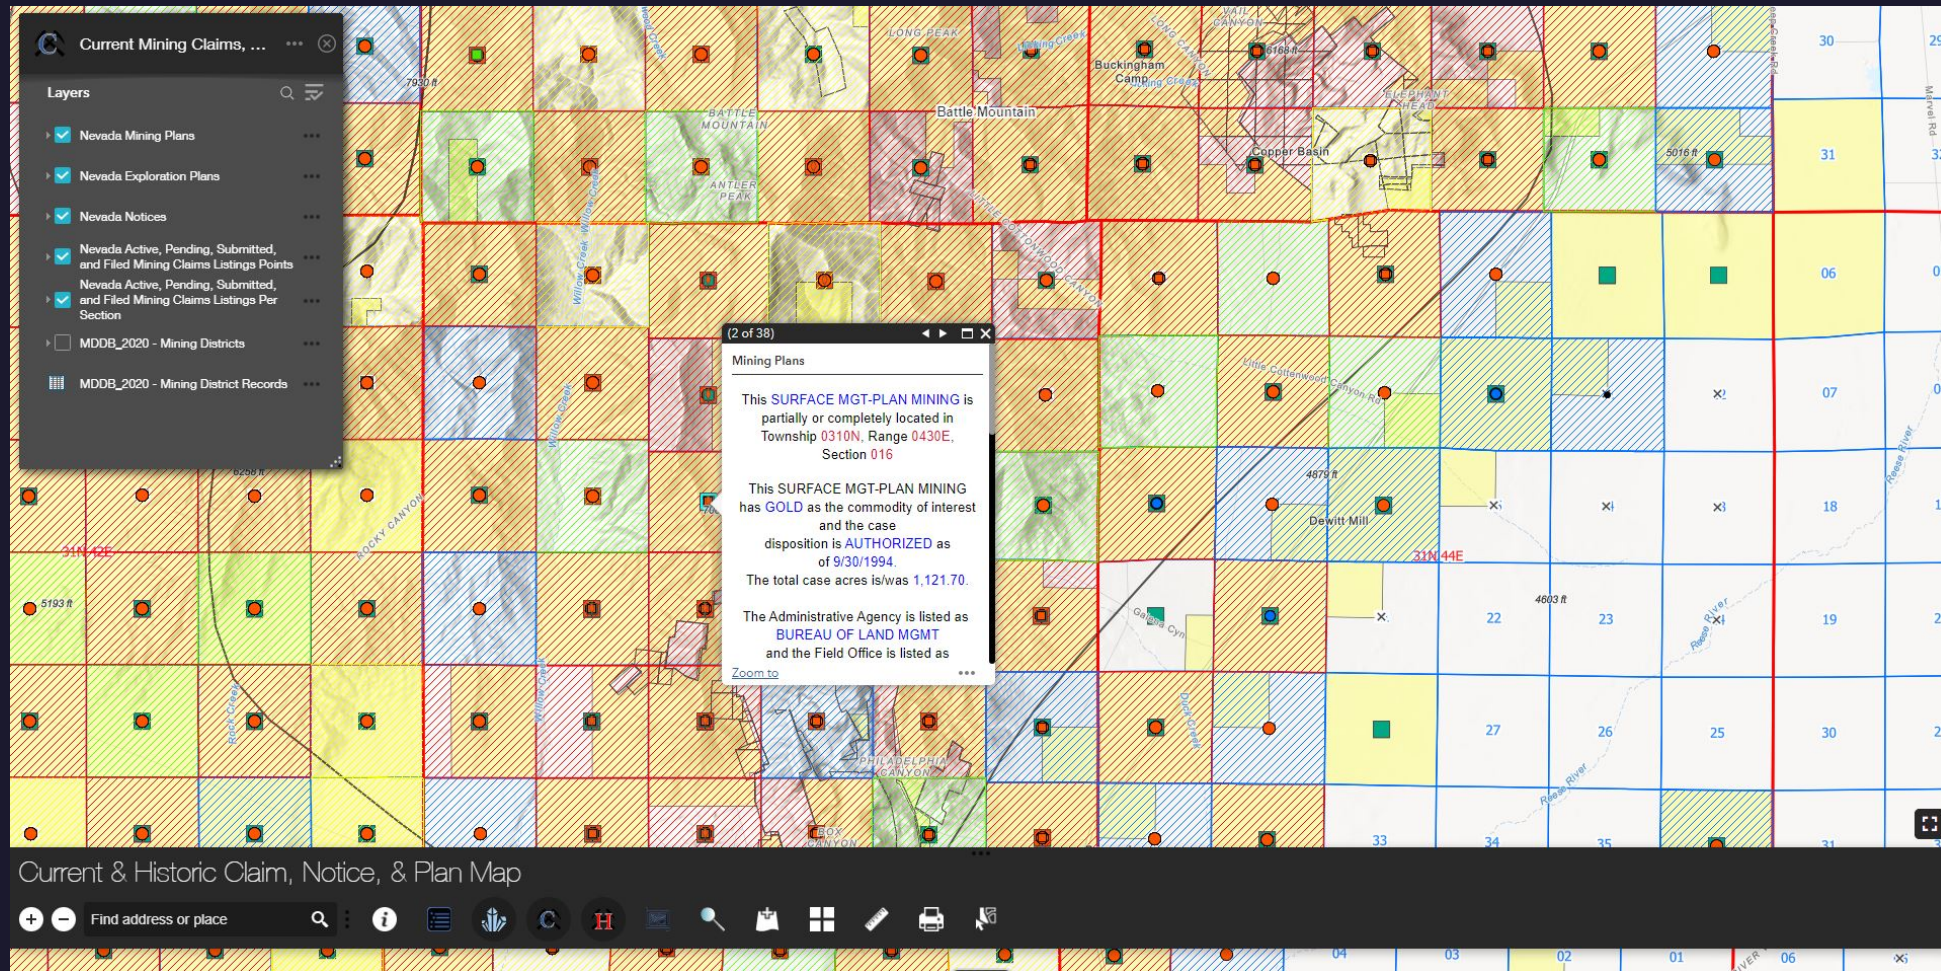

The Nevada Division of Minerals Open Data Site

- Some apps have more than one way to visualize data
 - The NOI and POO app has two different windows which enable you to visualize the data in different ways
 - The window on the left is the traditional “basic” web application where you may add or remove layer data
 - The window on the right uses a comparative/contrasting feature

Featured App: Nevada Mining Claims and
Notices-Plans

The Nevada Division of Minerals Open Data Site

- Mining Claims, Notice and Plan-level Filings
 - Map showing current and historic mining claims, notice and plan level filings

The Nevada Division of Minerals Open Data Site

- Mining Claims, Notice and Plan-level Filings
 - Map showing current and historic mining claims, notice and plan level filings

The Nevada Mineral Explorer Web App