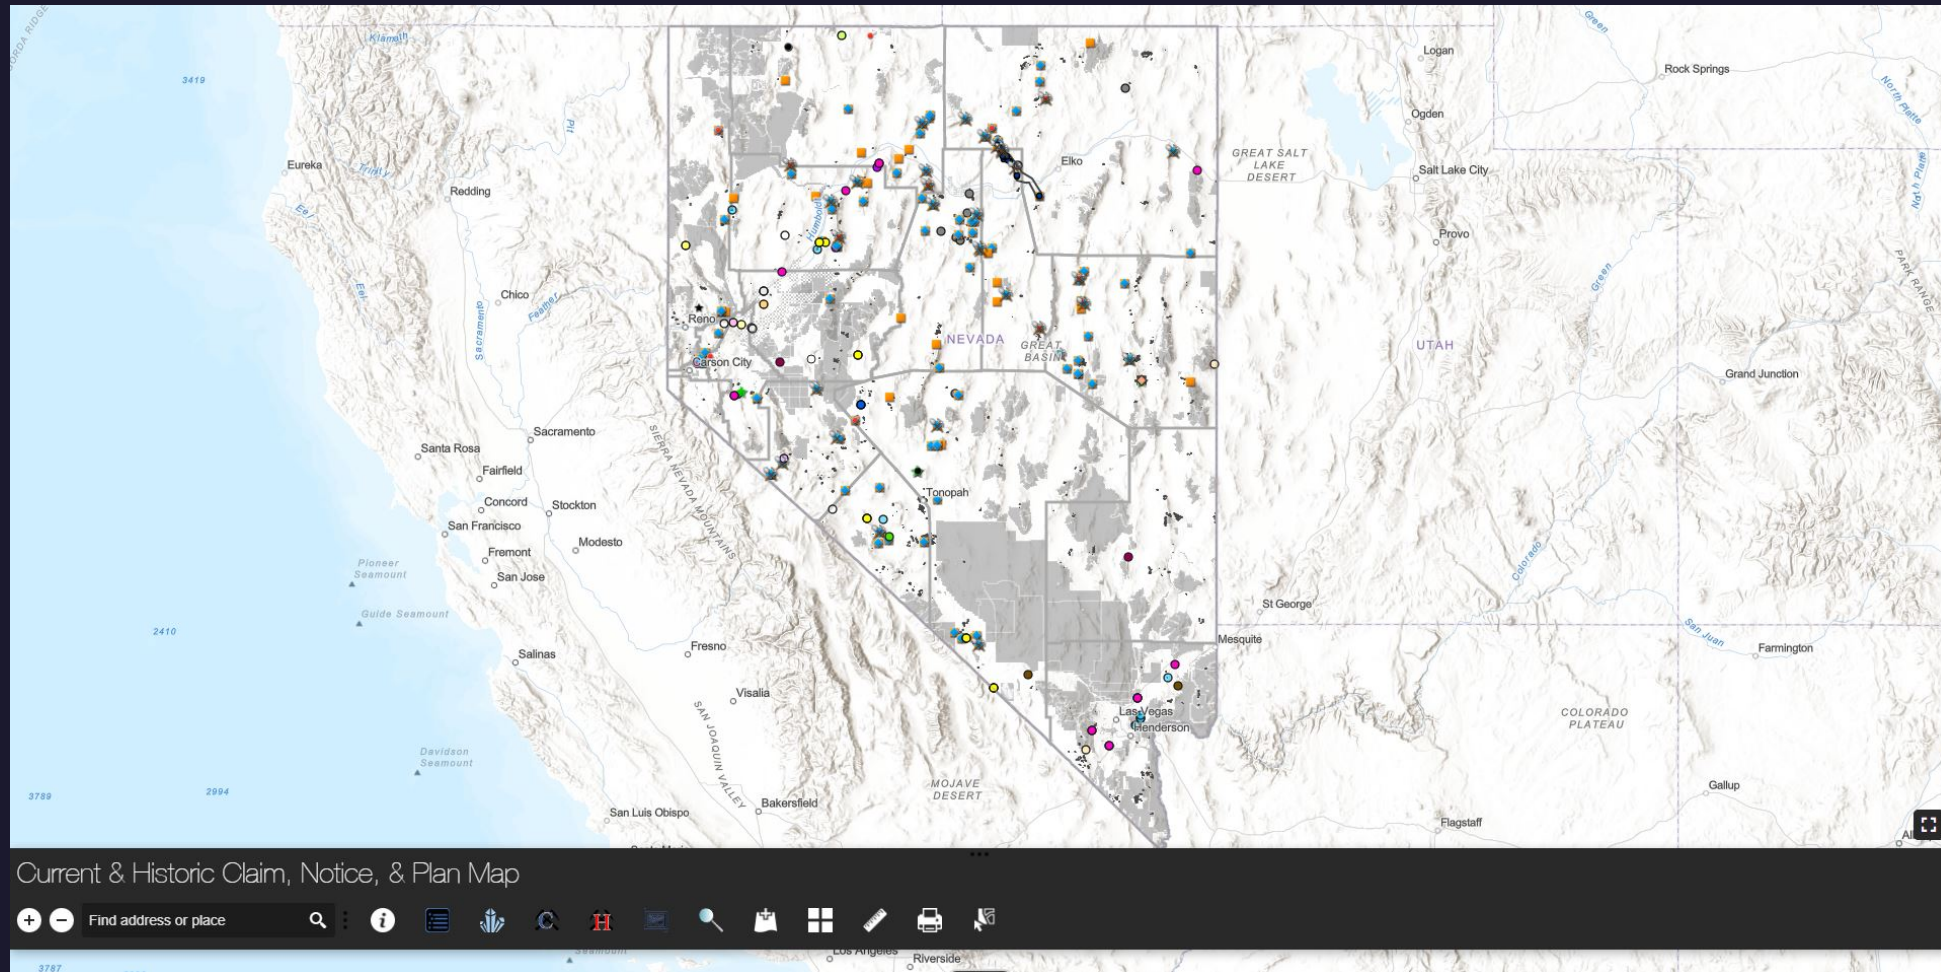

Featured App: Nevada Mining Claims and
Notices-Plans

The Nevada Division of Minerals Open Data Site

- Mining Claims, Notice and Plan-level Filings
 - Map showing current and historic mining claims, notice and plan level filings