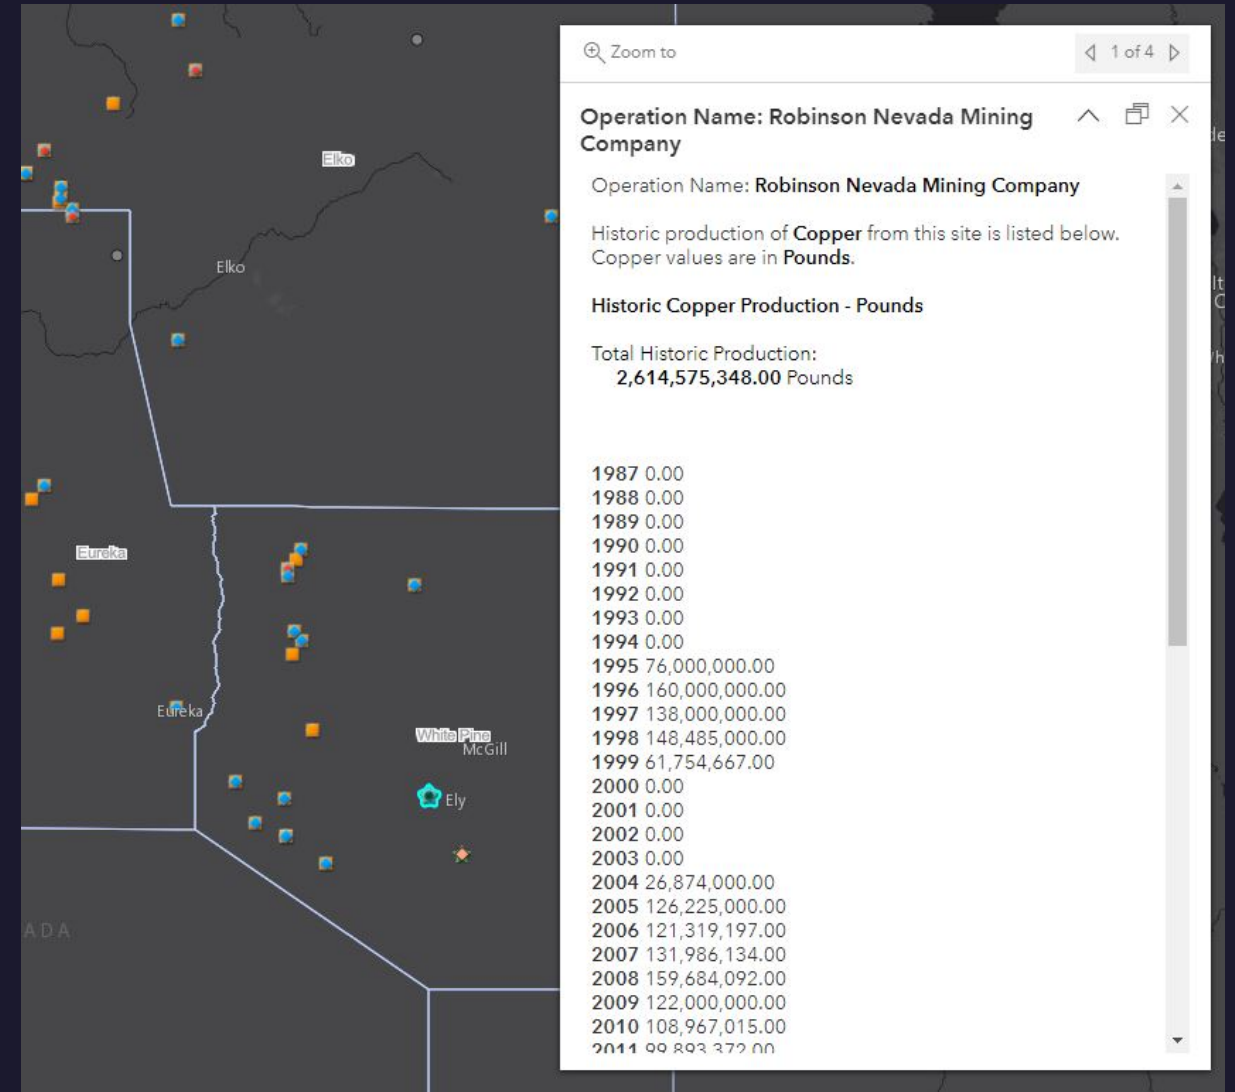

The Nevada Division of Minerals Open Data Site