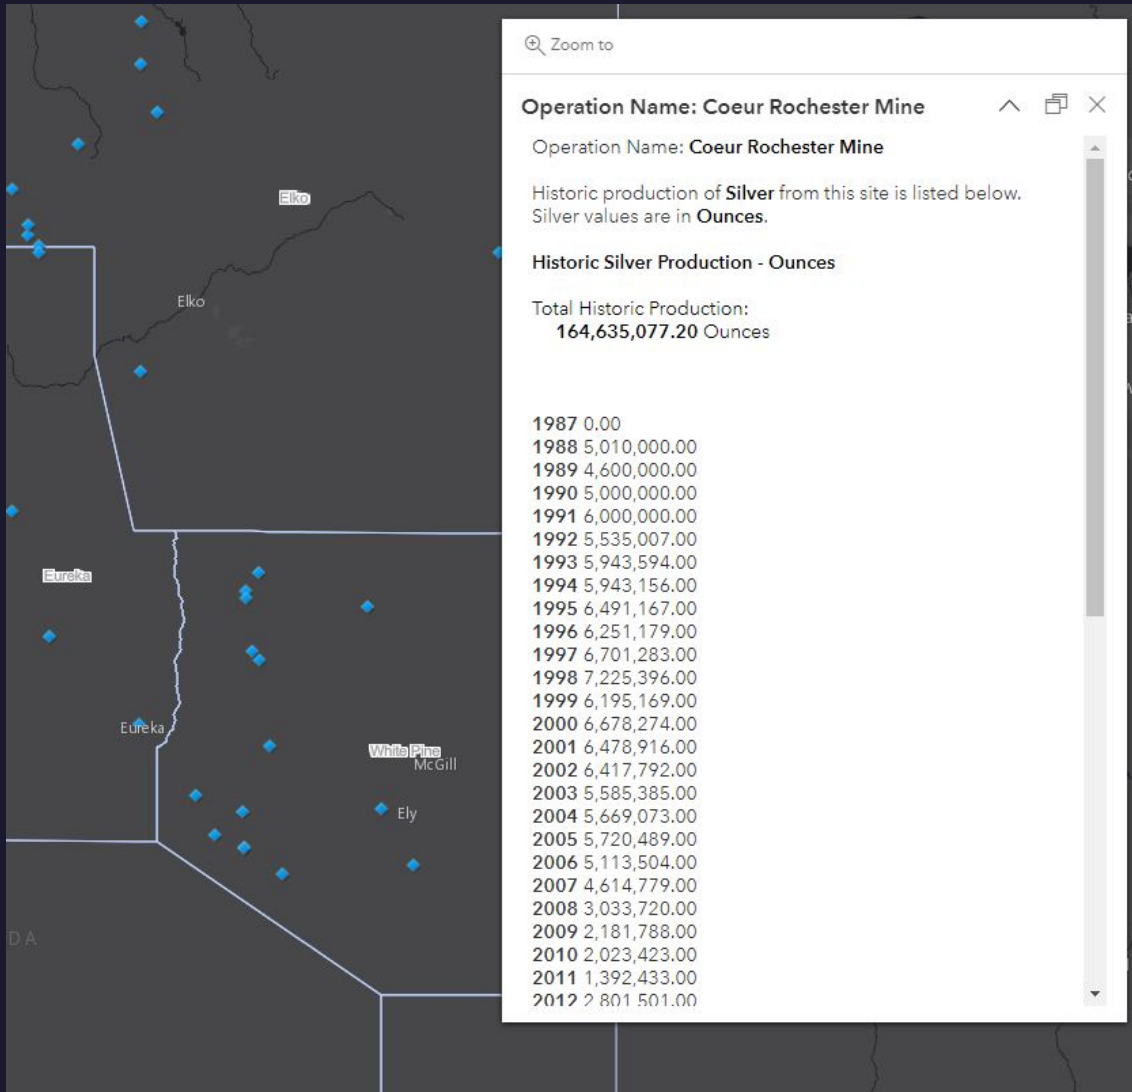

The Nevada Division of Minerals Open Data Site