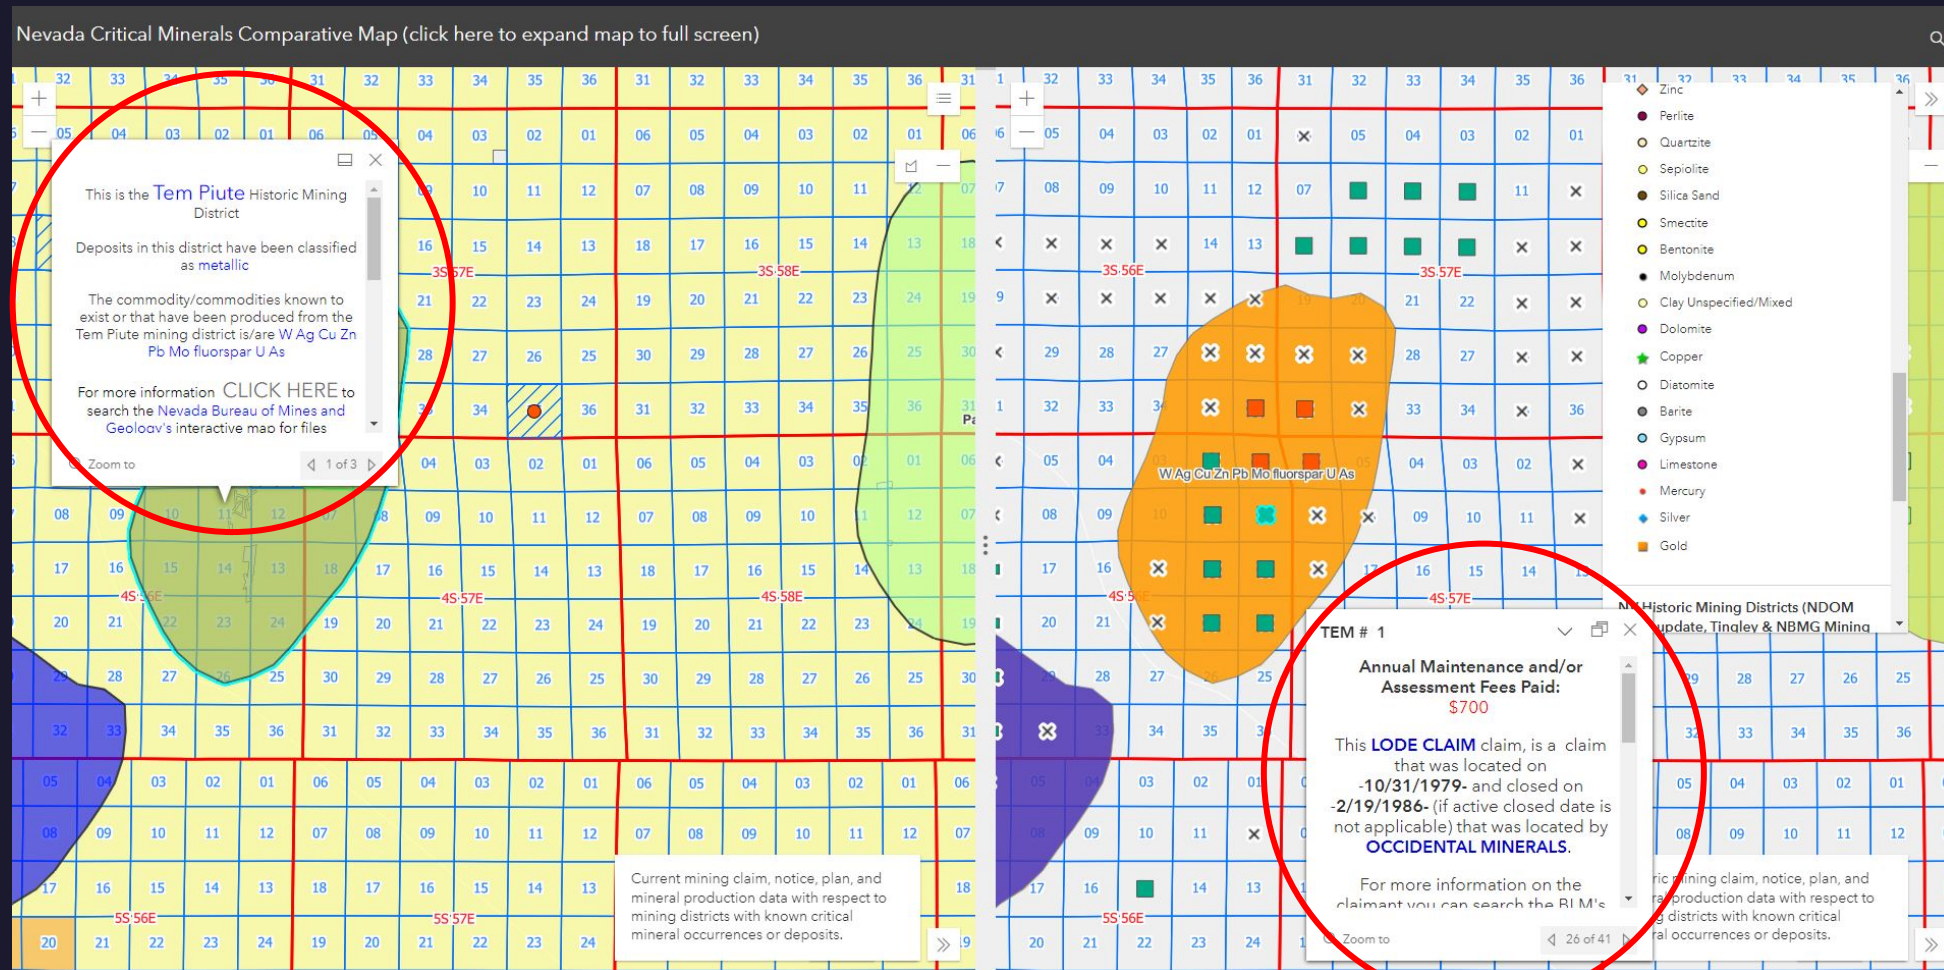

The Nevada Division of Minerals Open Data Site

- **Critical Minerals Comparative App**

- Identify districts that were known to have occurrences of critical minerals, produced critical minerals in the past or currently produce critical minerals