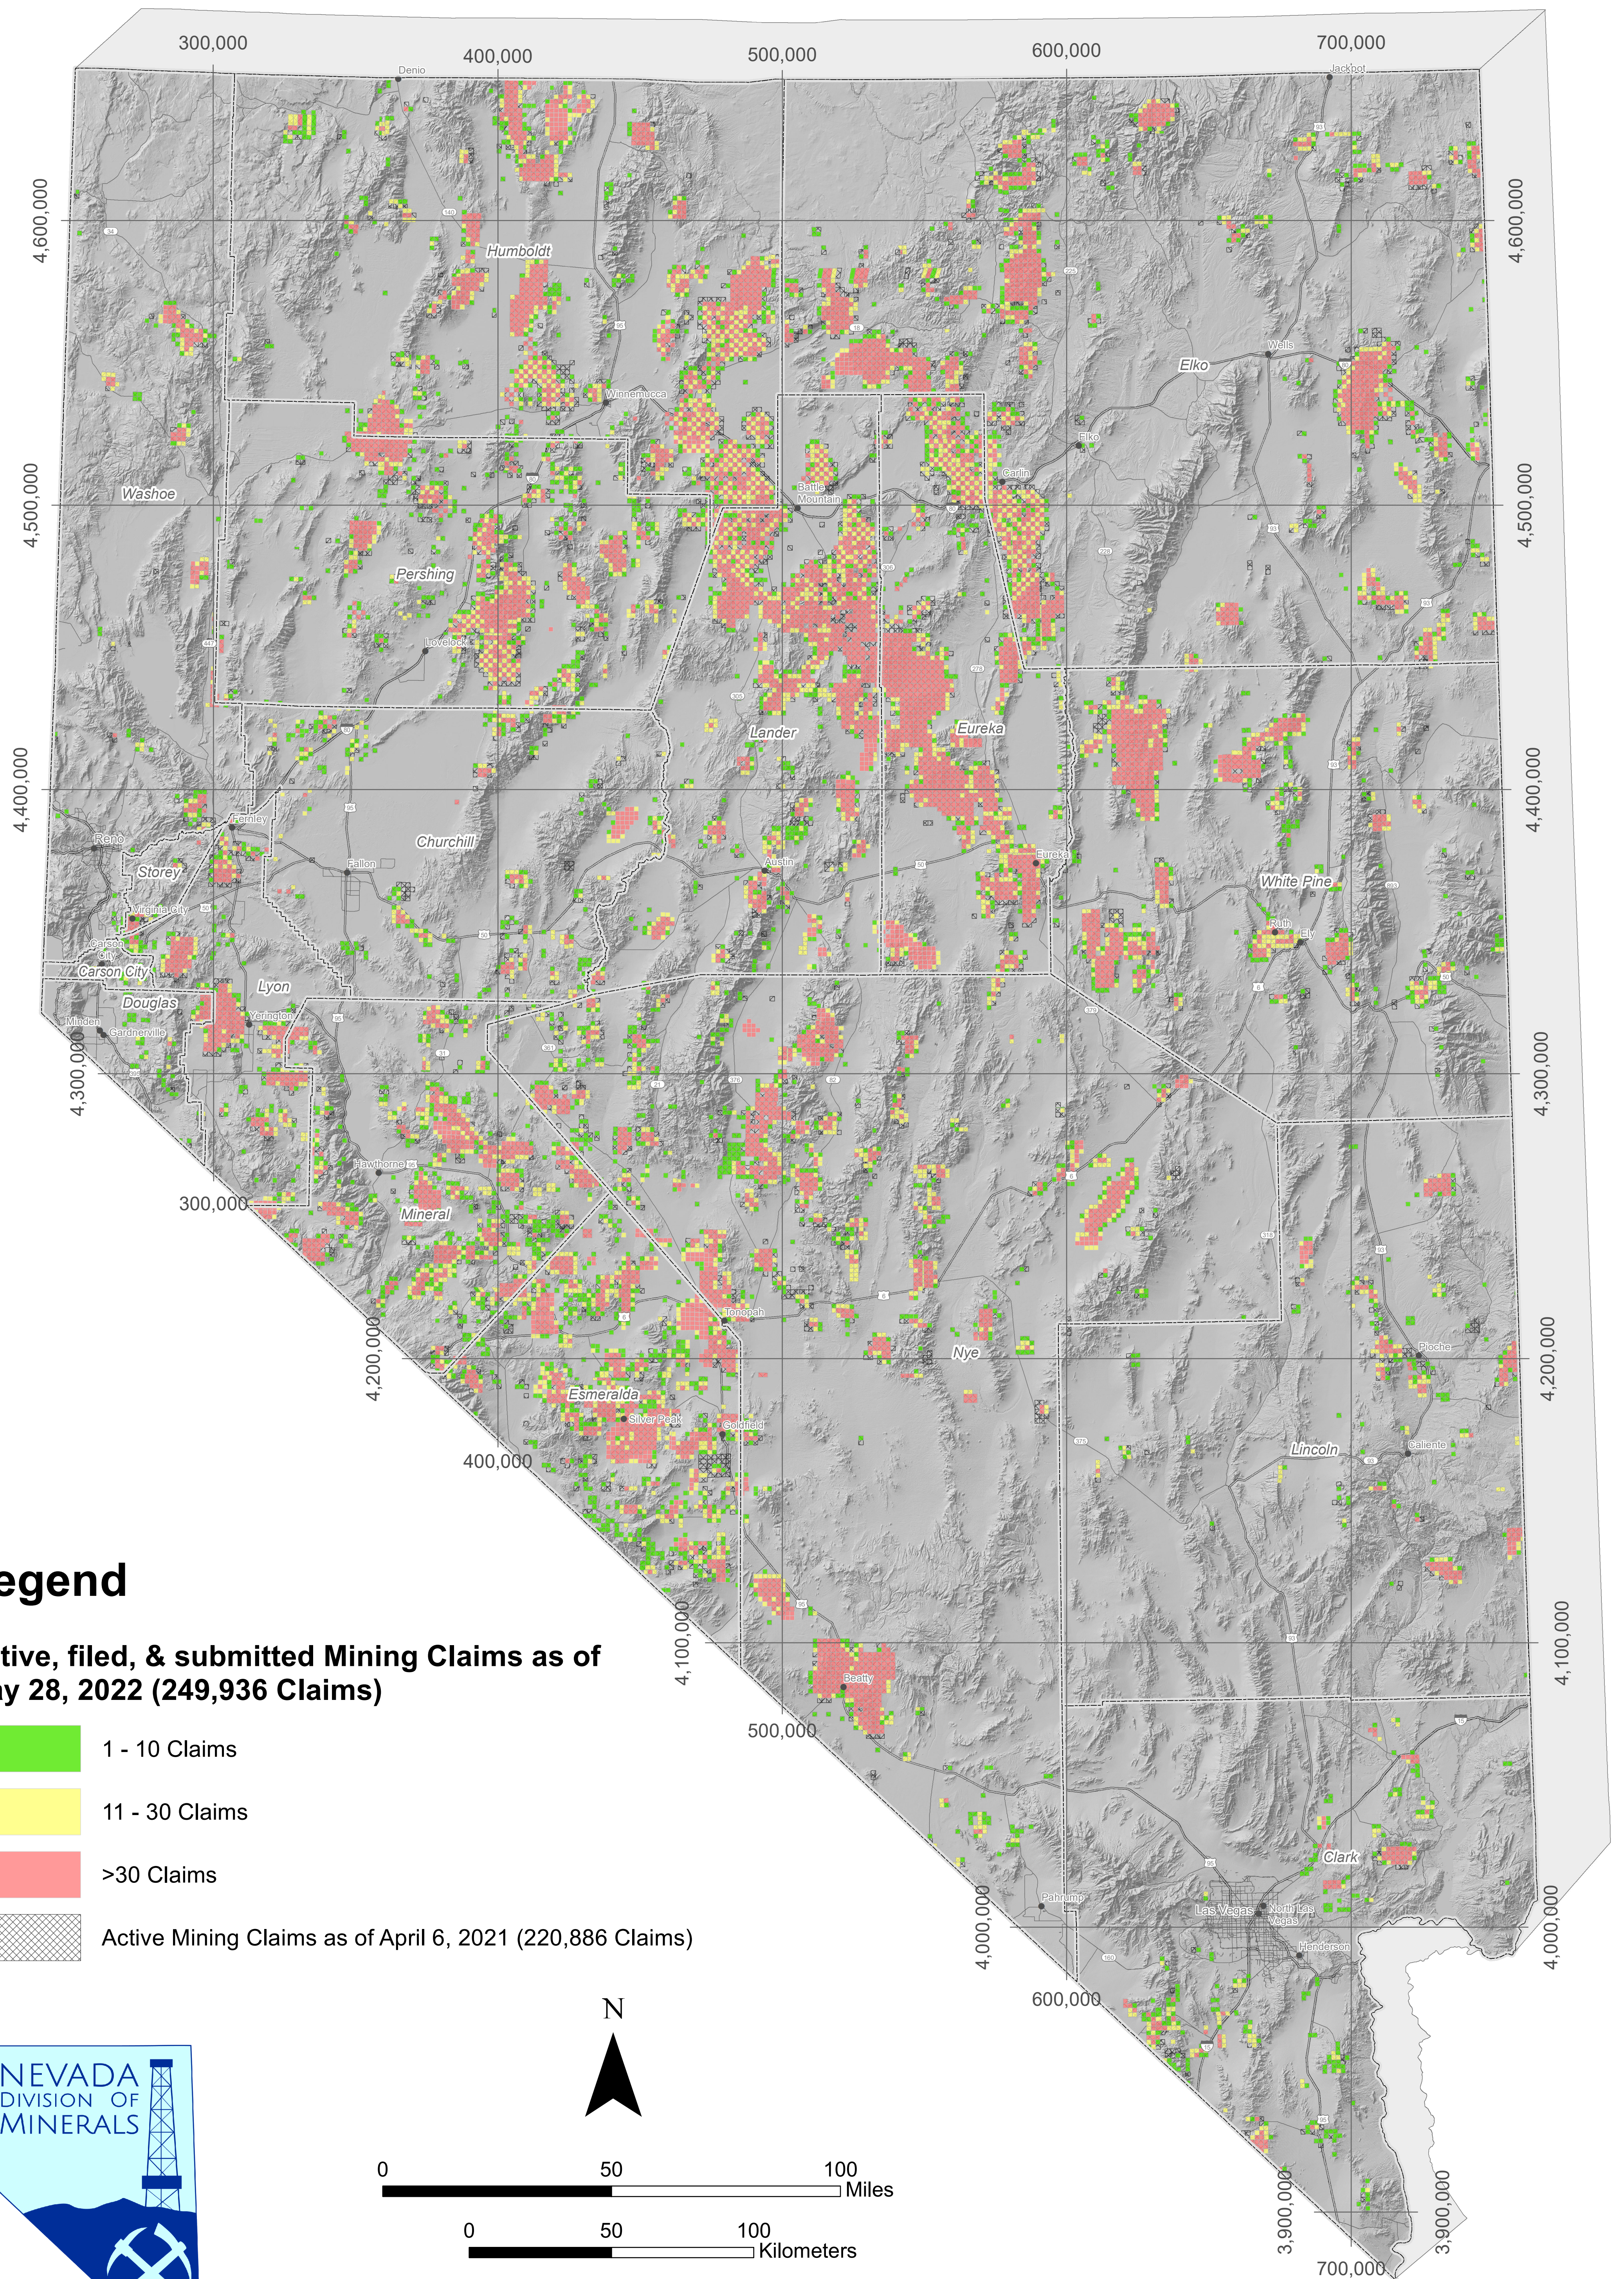

Distribution of Mining Claims in Nevada

BLM MLRS Data as of May 28, 2022

Legend

Active, filed, & submitted Mining Claims as of May 28, 2022 (249,936 Claims)

- 1 - 10 Claims
- 11 - 30 Claims
- >30 Claims
- Active Mining Claims as of April 6, 2021 (220,886 Claims)

Map Compiled By: Lucia M. Patterson, Nevada Division of Minerals
 UTM NAD 1983 Zone 11
 May 28, 2022